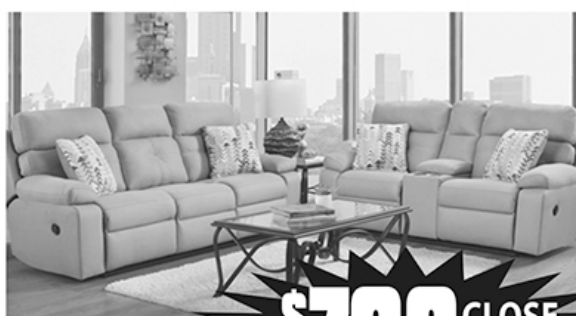

SRP \$699
\$379
 SALE

"PORT TAUPE"
 DUAL RECLINING SOFA

SRP \$1419

\$736
 CLOSE
 OUT

GREENLAND SECTIONAL

Choice of
 In Stock
 Colors

SRP \$1499
\$1399
 SALE

"PARKWOOD"
 5 PC DINING SET